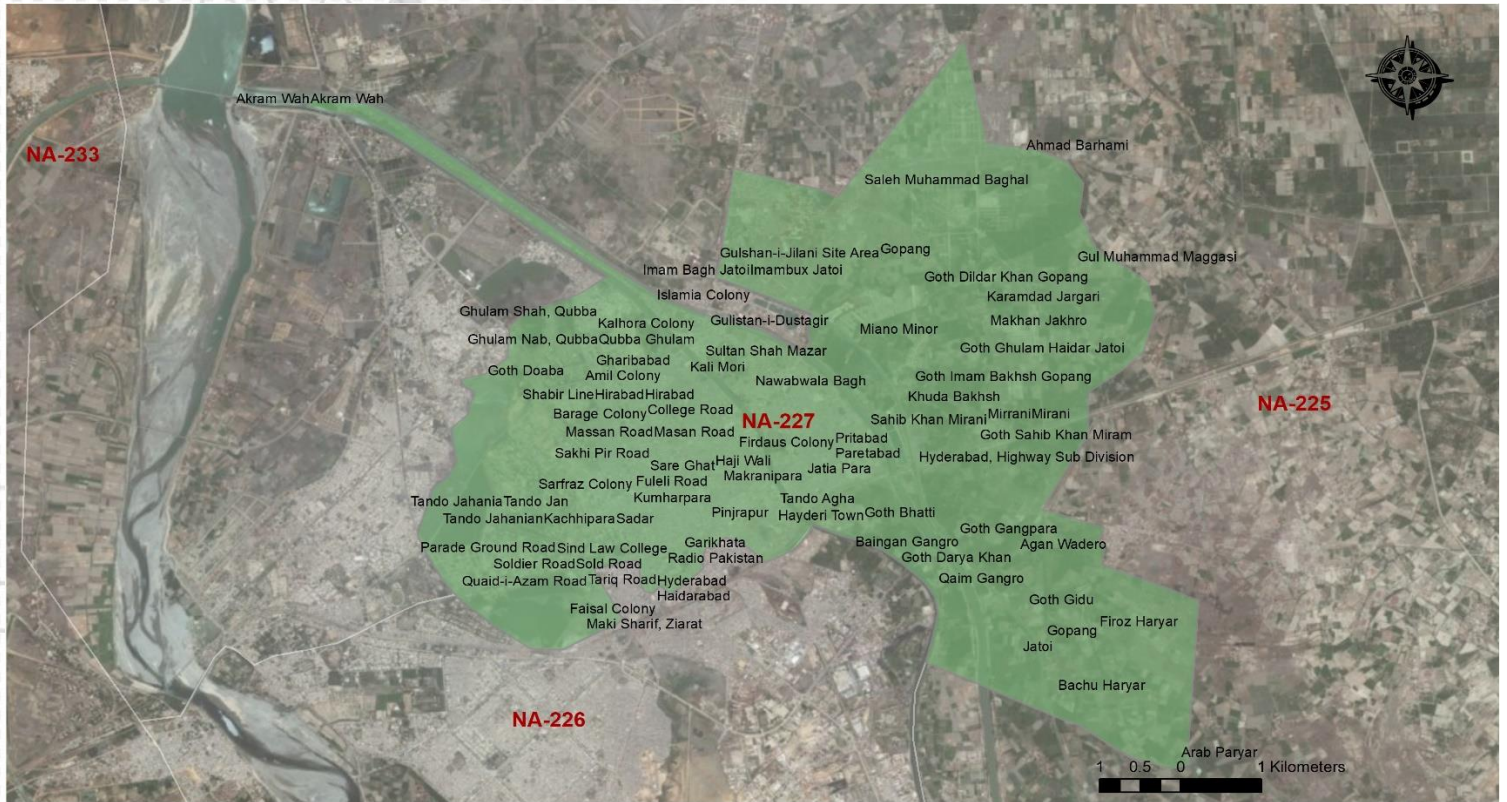

# CONSTITUENCY PROFILE

NA-227 HYDERABAD-III

SINDH

CONSTITUENCY  
POPULATION

707,720